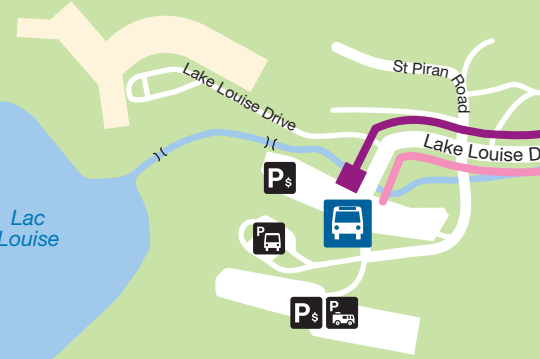

Poste de contrôle de la promenade des Glaciers

Nord

11 80 km

Prochaine station-service (été seulement) 80 km

Champ de glace Columbia 127 km

Jasper 230 km

Ouest

Parc national Yoho 11 km

Field 27 km

Chutes Takakkaw 38 km

Lac Emerald 39 km

Golden 85 km

Vancouver 794 km

Parks Canada shuttles

Advance reservations required! reservation.pc.gc.ca

Lake Louise Lakeshore

Begins from the Park and Ride and travels to the Lake Louise Lakeshore.

Moraine Lake

Begins from the Park and Ride and travels to Moraine Lake.

Lake Connector

Connects Lake Louise and Moraine Lake.

Park and Ride Connector

Connects the Lake Louise Campground, village stops (by Samson Mall), and the Park and Ride.

Parcibus

Ruisseau Fish

Est

Aire de pique-nique du Ruisseau-Corral 4 km

Camping du Mont-Protection 16 km

Canyon Johnston 30 km

Banff 56 km

Lake Louise Lakeshore

1 731 m