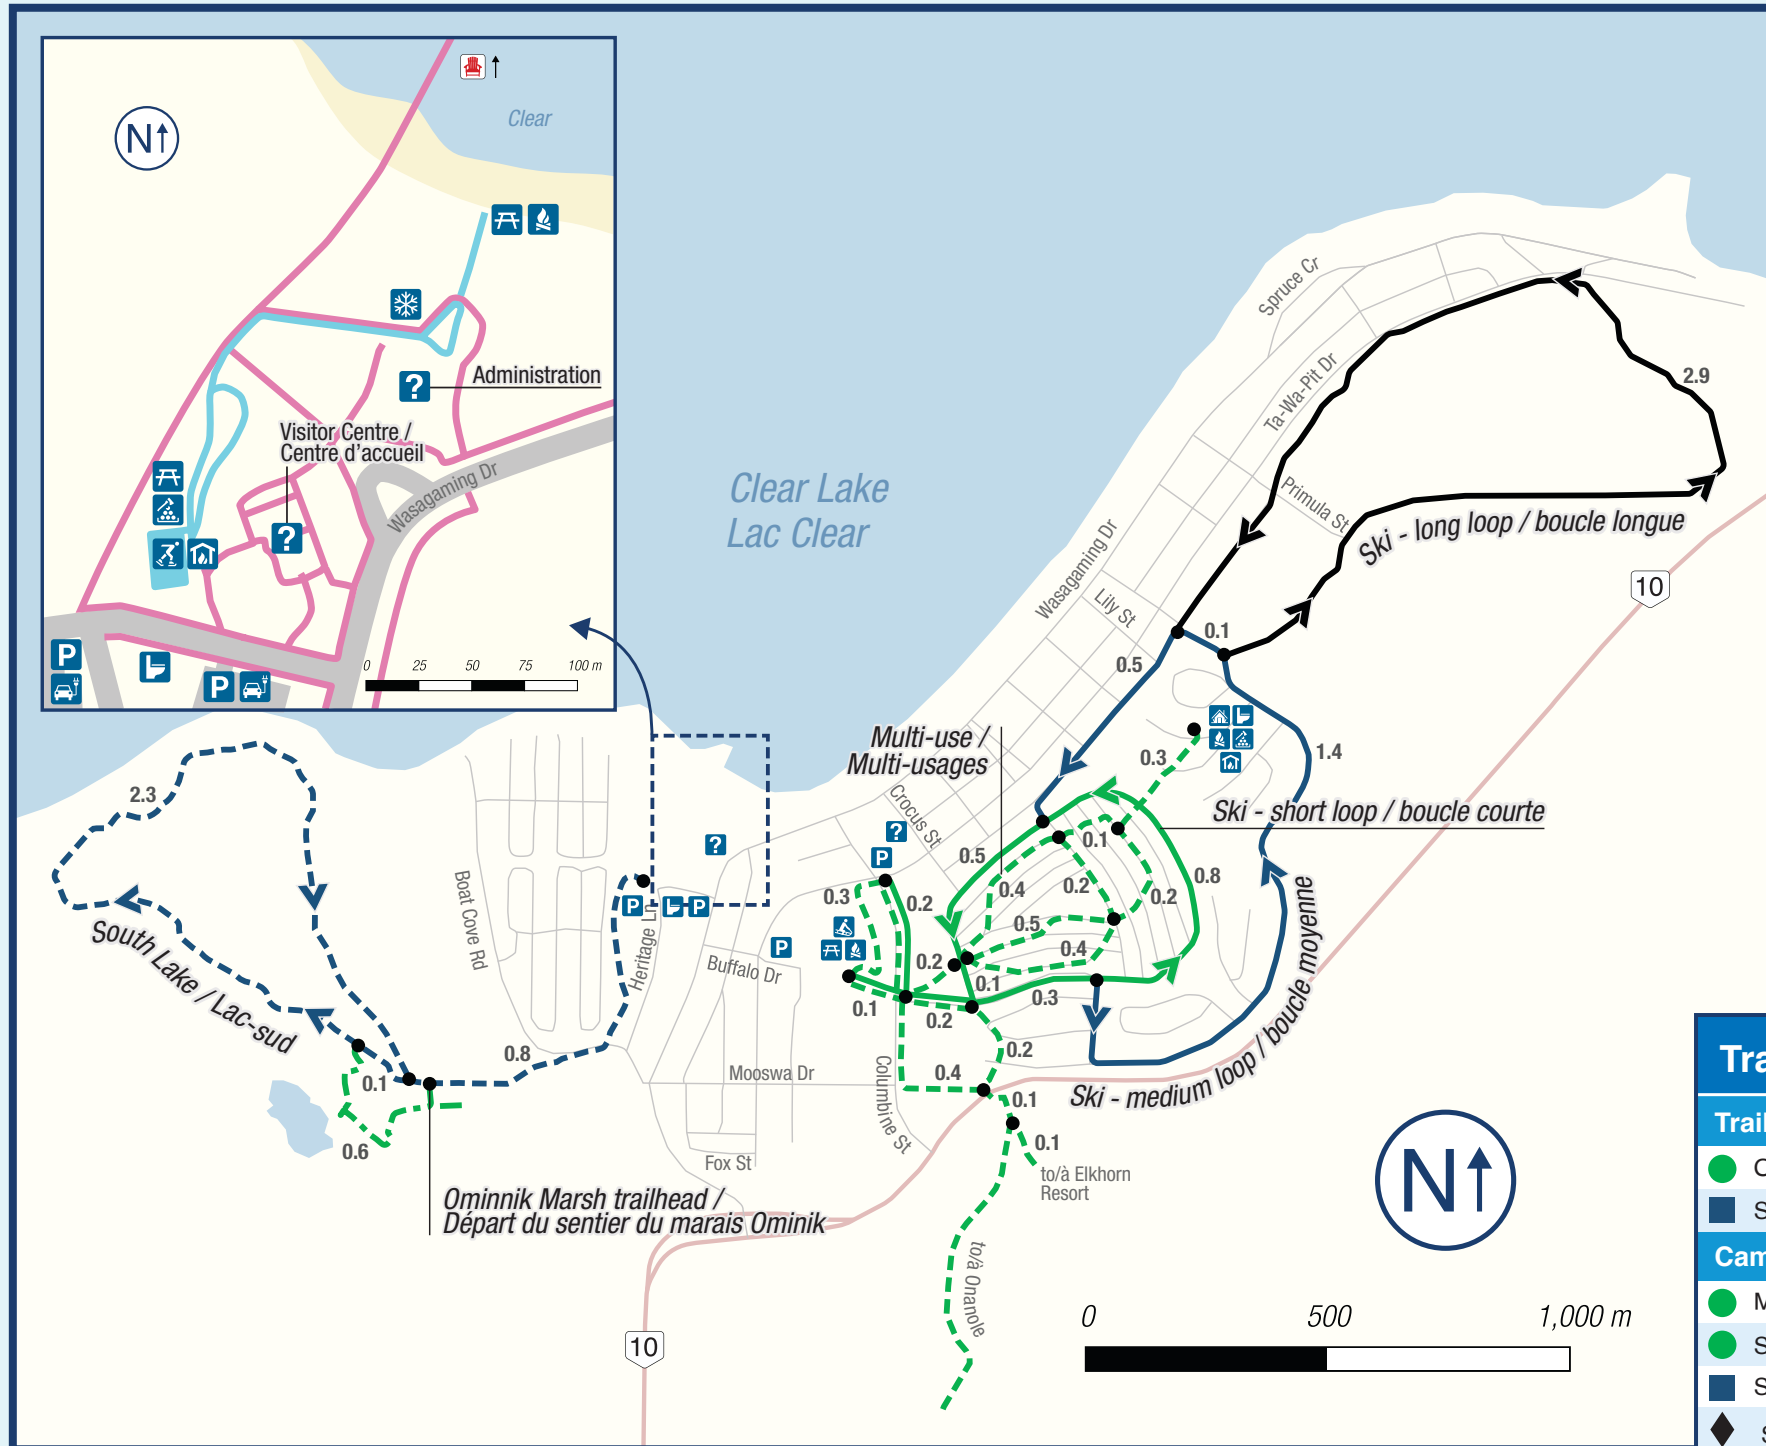

# Riding Mountain National Park Wasagaming Trails

# Parc national du Mont-Riding Sentiers de Wasagaming

Trail / Sentier	Distance (km)	Use / Usage	Type
<span style="color: green;">●</span> Ominnik Marsh / Marais-Ominnik	0.6		Loop / Boucle
<span style="color: blue;">■</span> South Lake / Lac-Sud	4.0		Loop / Boucle
Campground / Terrain de camping		Distance (km) from parking lot	
<span style="color: green;">●</span> Multi-use / Multi-usages	Varies / Varie		Loop / Boucle
<span style="color: green;">●</span> Ski - short loop / boucle courte	6.5	(Ski only / Ski seulement)	Loop / Boucle
<span style="color: blue;">■</span> Ski - medium loop / boucle moyenne	3.7	(Ski only / Ski seulement)	Loop / Boucle
<span style="color: black;">◆</span> Ski - long loop / boucle longue	1.9	(Ski only / Ski seulement)	Loop / Boucle