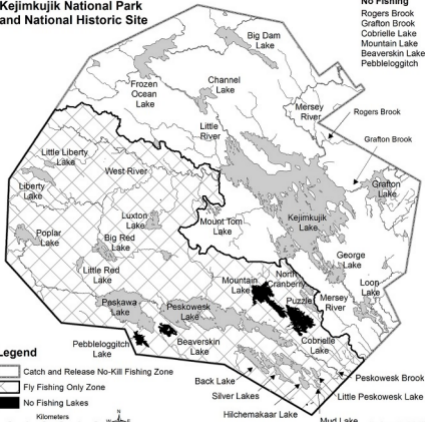

Kejimikujik National Park and National Historic Site

No Fishing
 Rogers Brook
 Grafton Brook
 Cobrielle Lake
 Mountain Lake
 Beaverskin Lake
 Pebbleloggitch

Legend

 Catch and Release No-Kill Fishing Zone

 Fly Fishing Only Zone

 No Fishing Lakes